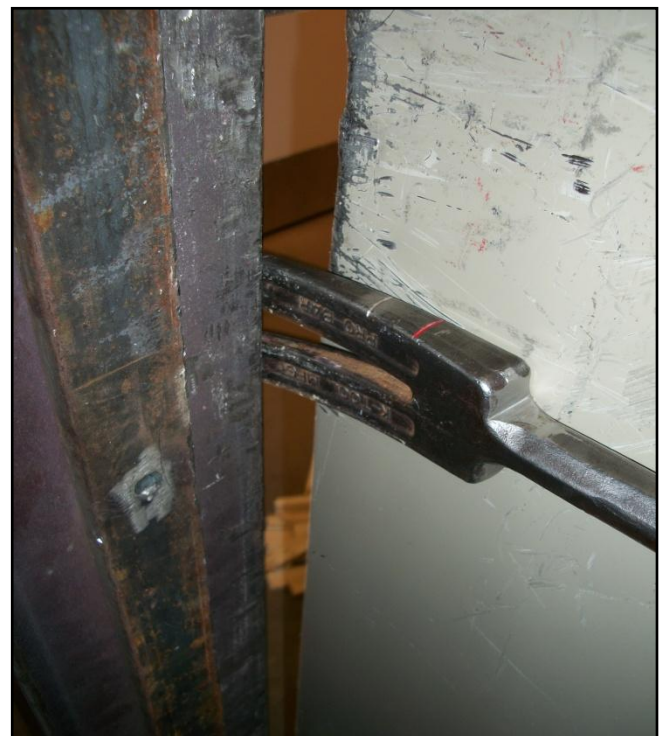

FORCIBLE ENTRY TRAINING

Participants will hands on:

Force Inward & Outward Swinging Doors w/ Irons

Defeat Drop Bar Mounts w/ Irons

Use Irons on Padlocks

Pull Lock Cylinders w/ Thru-the-Lock Tools

Use Thru-The-Lock Techniques on every common lock found today.

Use power saws to cut window bars, hinges, and carriage bolts,

Full Day Hands On Course

How a firefighter gains entry into a secured building to stop a fire or rescue a victim can be time consuming, difficult and dangerous. This class is designed to provide attendees with an understanding of modern day conventional forcible entry. Students will attend a door size up class where attendees are taught to recognize characteristics of buildings, frames, jambs, doors, locks and secondary security devices. Each participant will have the opportunity to use conventional forcible entry techniques, practice through the lock forcible entry, and use rotary saw forcible entry techniques. This class is “for firefighters by firefighters” and is designed to allow participants to improve their forcible entry skills by improving technique through hands on practice.