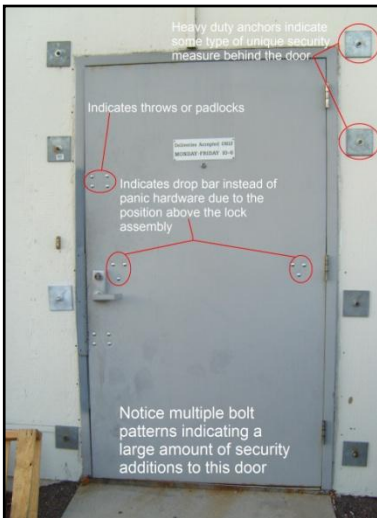

FORCIBLE ENTRY TRAINING

Participants will hands on:

Force Inward & Outward Swinging Doors w/ Irons

Defeat Drop Bar Mounts w/ Irons

Use Irons on Padlocks

Pull Lock Cylinders w/ Thru-the-Lock Tools

Use Thru-The-Lock Techniques on every common lock found today.

Use power saws to cut window bars, hinges, and carriage bolts,

Full Day Hands On Course

How a firefighter gains entry into a secured building to stop a fire or rescue a victim can be time consuming, difficult and dangerous. This class is designed to provide attendees with an understanding of modern day conventional forcible entry. Students will attend a door size up class where attendees are taught to recognize characteristics of buildings, frames, jambs, doors, locks and secondary security devices. Each participant will have the opportunity to use conventional forcible entry techniques, practice through the lock forcible entry, and use rotary saw forcible entry techniques. This class is “for firefighters by firefighters” and is designed to allow participants to improve their forcible entry skills by improving technique through hands on practice.